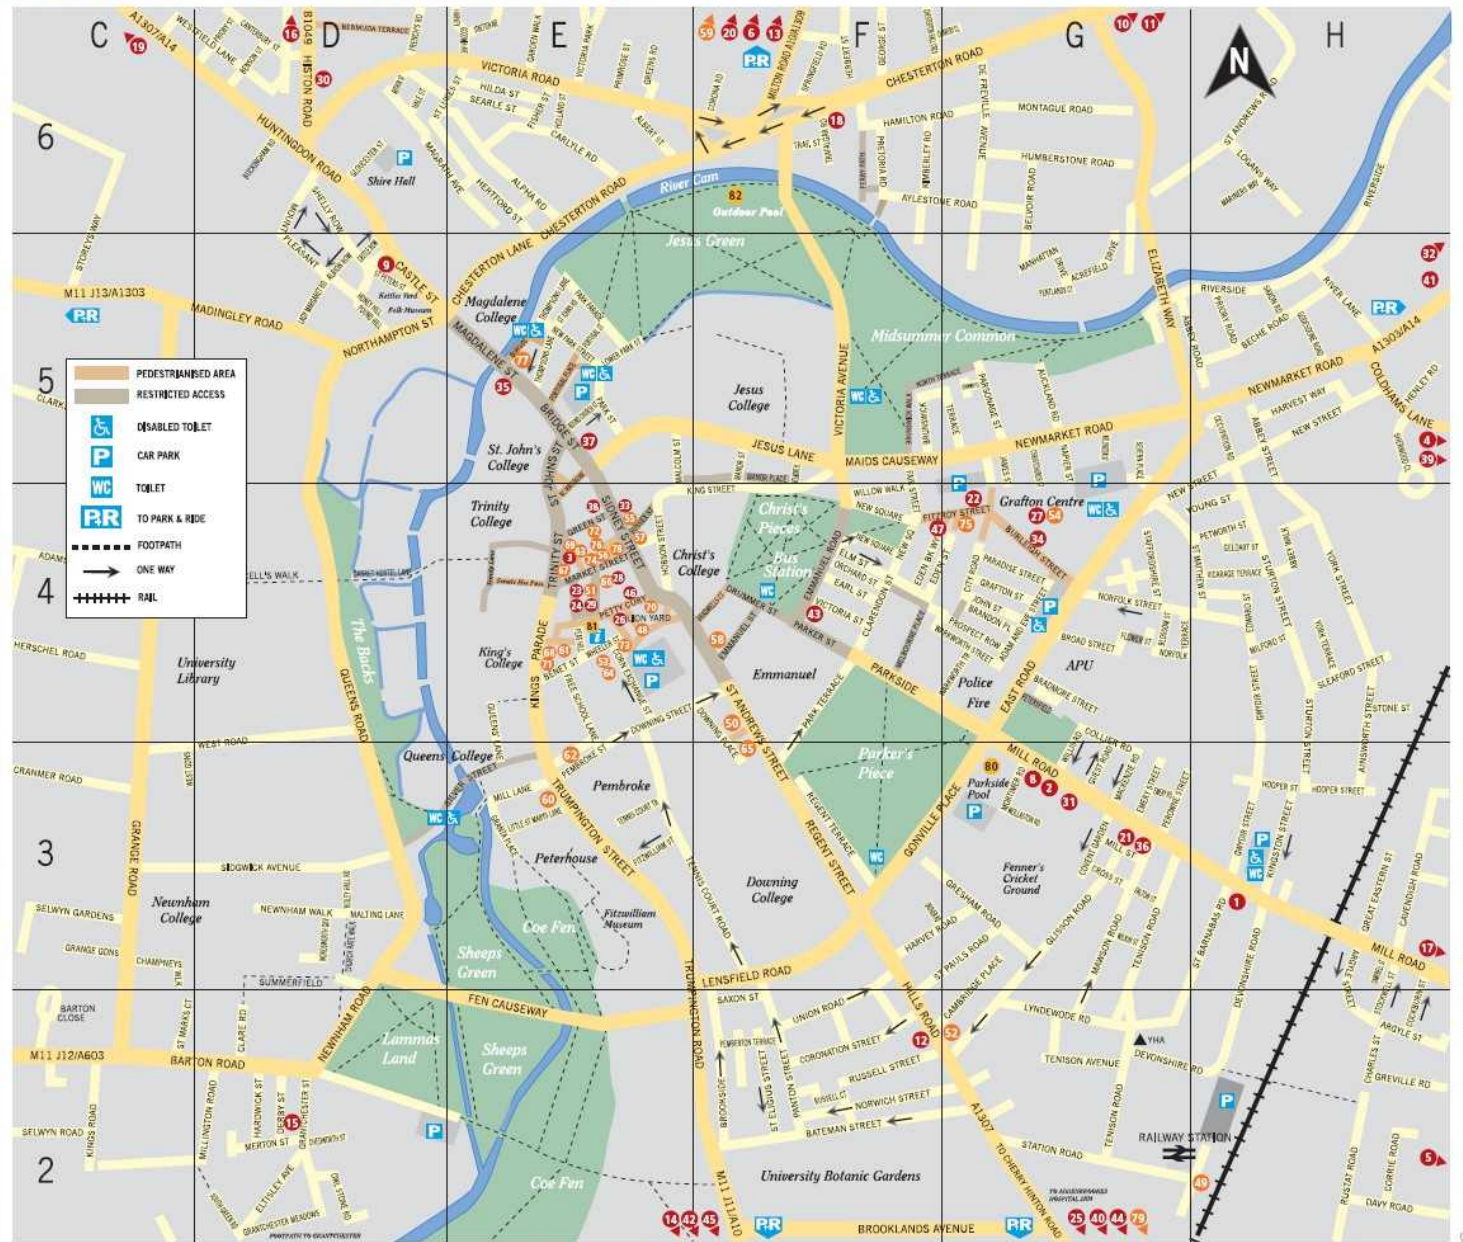

Fairtrade Outlets in Cambridge

1 Shops/Stalls 48 Cafés/Restaurants/Coffee Stalls 80 Vending Machines (see overleaf for addresses and products)